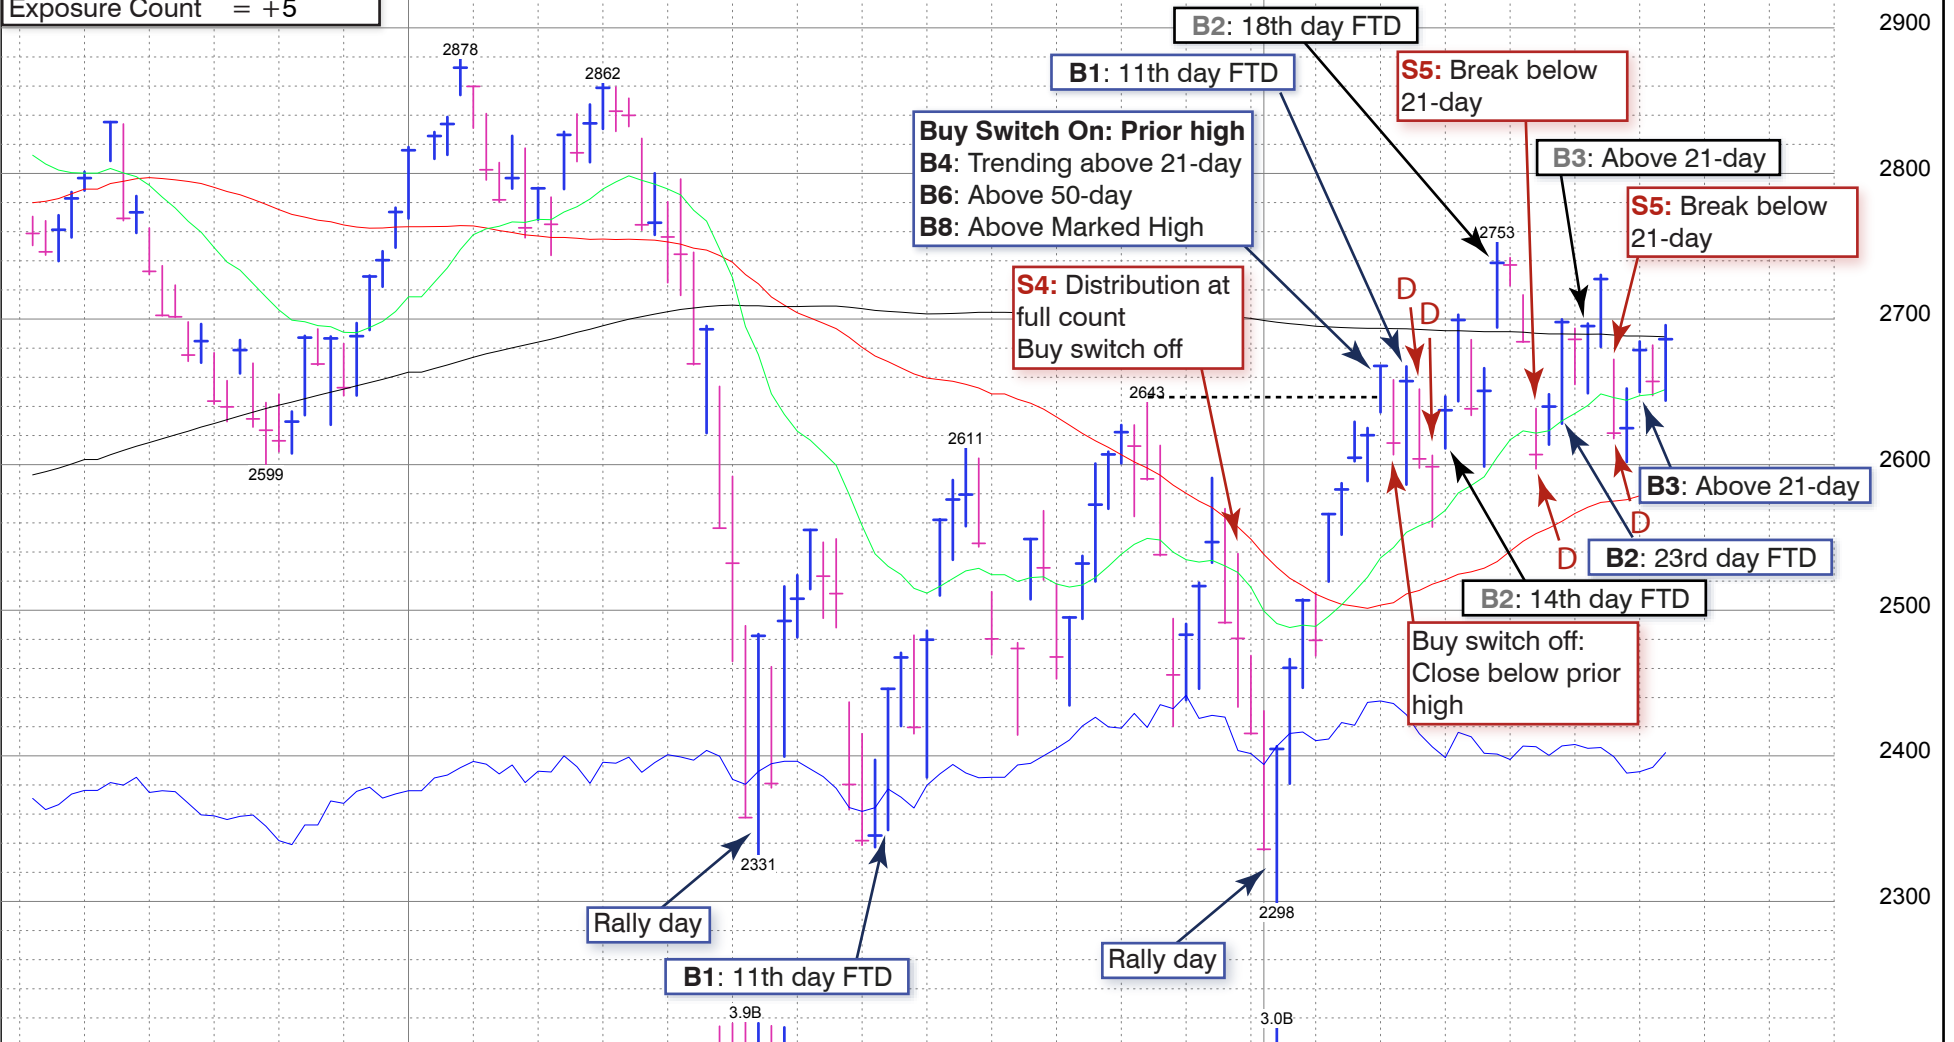

Nasdaq Composite (0NDQC)

Buy Switch = On
 Restraint = Off
 Power Trend = Off
 Distribution Count = 4
 Exposure Count = +5

Index Scale

NASDAQ Volume in 100

Volume (00)