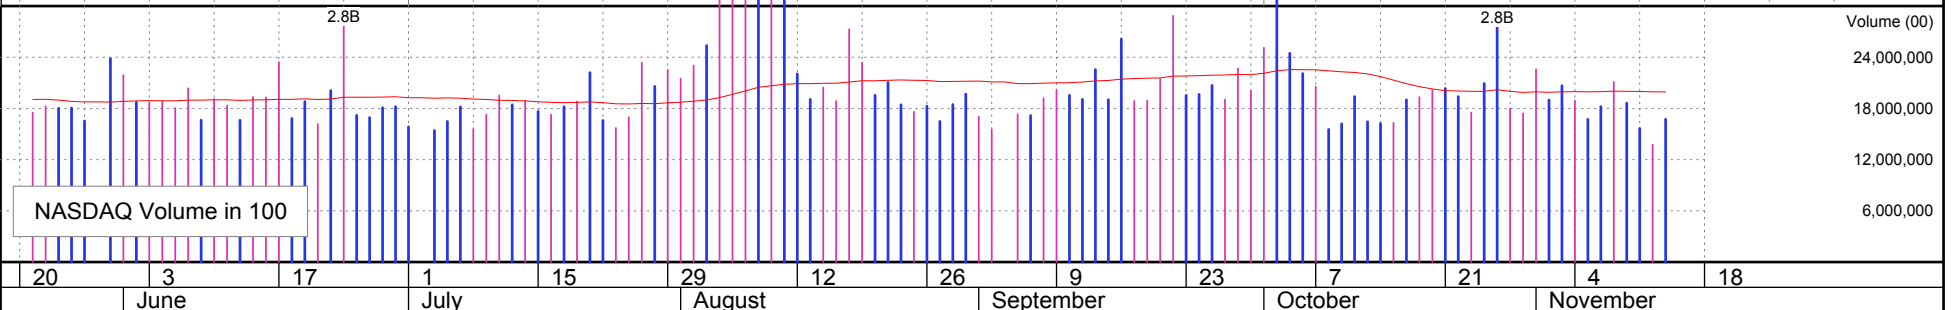

Nasdaq Composite (0NDQC)

Buy Switch = On
 Restraint = Off
 Power Trend = Off
 Distribution Count = 4
 Exposure Count = +5

Index Scale

NASDAQ Volume in 100

Volume (00)